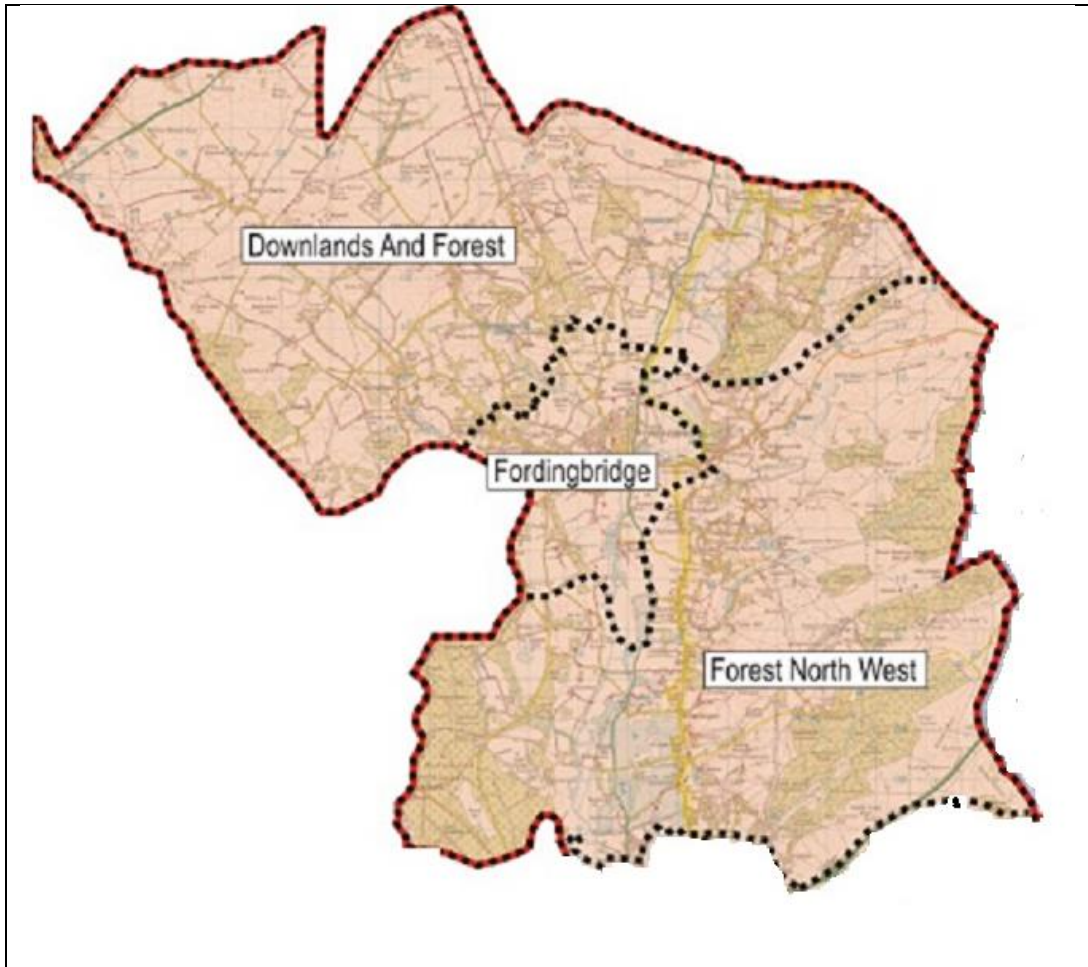

# DOWNLANDS AND FOREST

## Fordingbridge Team Area Map

## DOWNLANDS AND FOREST

Crime Tree	April 2018 – March 2019	April 2017 – March 2018	Difference	Difference %
1b Violence with Injury	13	8	5	62.50%
1c Violence without Injury	21	9	12	133.33%
2a Rape	1	2	-1	-50.00%
2b Other Sexual Offences	2	3	-1	-33.33%
4a1 Burglary Residential	23	24	-1	-4.17%
4a2 Burglary Business and Community	5	7	-2	-28.57%
4b Vehicle Offences	20	14	6	42.86%
4d Bicycle Theft	2	0	2	-100.00%
4f All Other Theft Offences	24	21	3	14.29%
5a Criminal Damage	33	26	7	26.92%
5b Arson	1	0	1	-100.00%
6a Trafficking of Drugs	1	0	1	-100.00%
6b Possession of Drugs	0	1	-1	-100.00%
7 Possession of Weapons Offences	2	2	0	0.00%
8 Public Order Offences	12	5	7	140.00%
9 Miscellaneous Crimes Against Society	6	3	3	100.00%
<b>Sum:</b>	<b>166</b>	<b>125</b>	<b>41</b>	<b>32.80%</b>