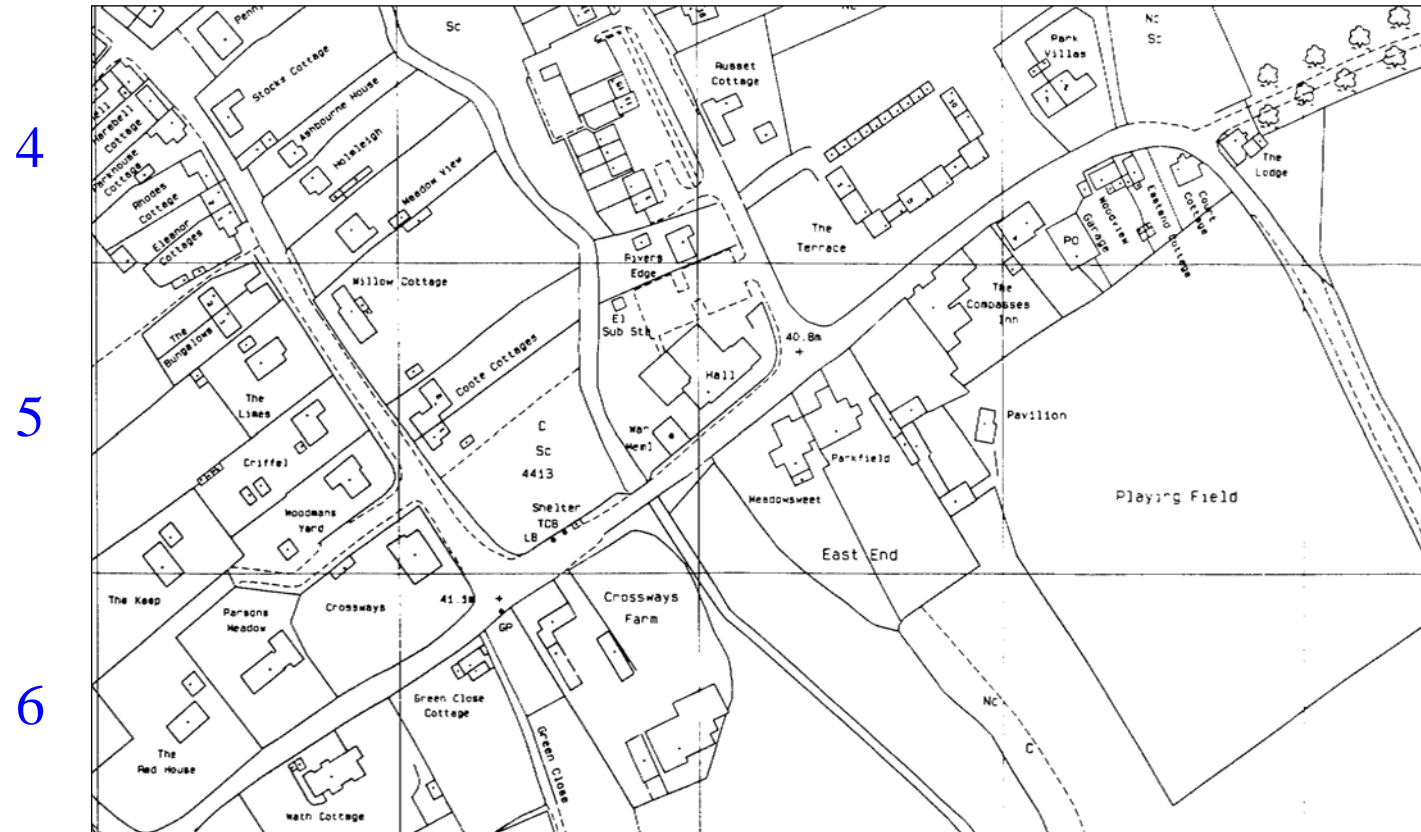

D E F G

East End

Household	Ref	Page
1 Park Villas	G4	9
2 Park Villas	G4	9
4 East End	G4	13
4 The Terrace	F4	10
5 The Terrace	F4	10
7 The Terrace	F4	10
8 The Terrace	F4	11
9 The Terrace	F4	11
Crossways Farm	E6	12
East End Cottage	G4	14
Green Close Cottage	E6	9
Meadowsweet	F5	15
Parkfield	F5	15
Post Office & Garage	G4	13
The Compasses Inn	F5	14
Wath Cottage	D6	15
Woodview	G4	9

J K L

1 West Park Drive	J4	16
2 West Park Drive	K4	16
3 West Park Drive	K3	16
4 West Park Drive	L3	16
The Lodge	G4	17
The Cottage, West Park	Off Map	17